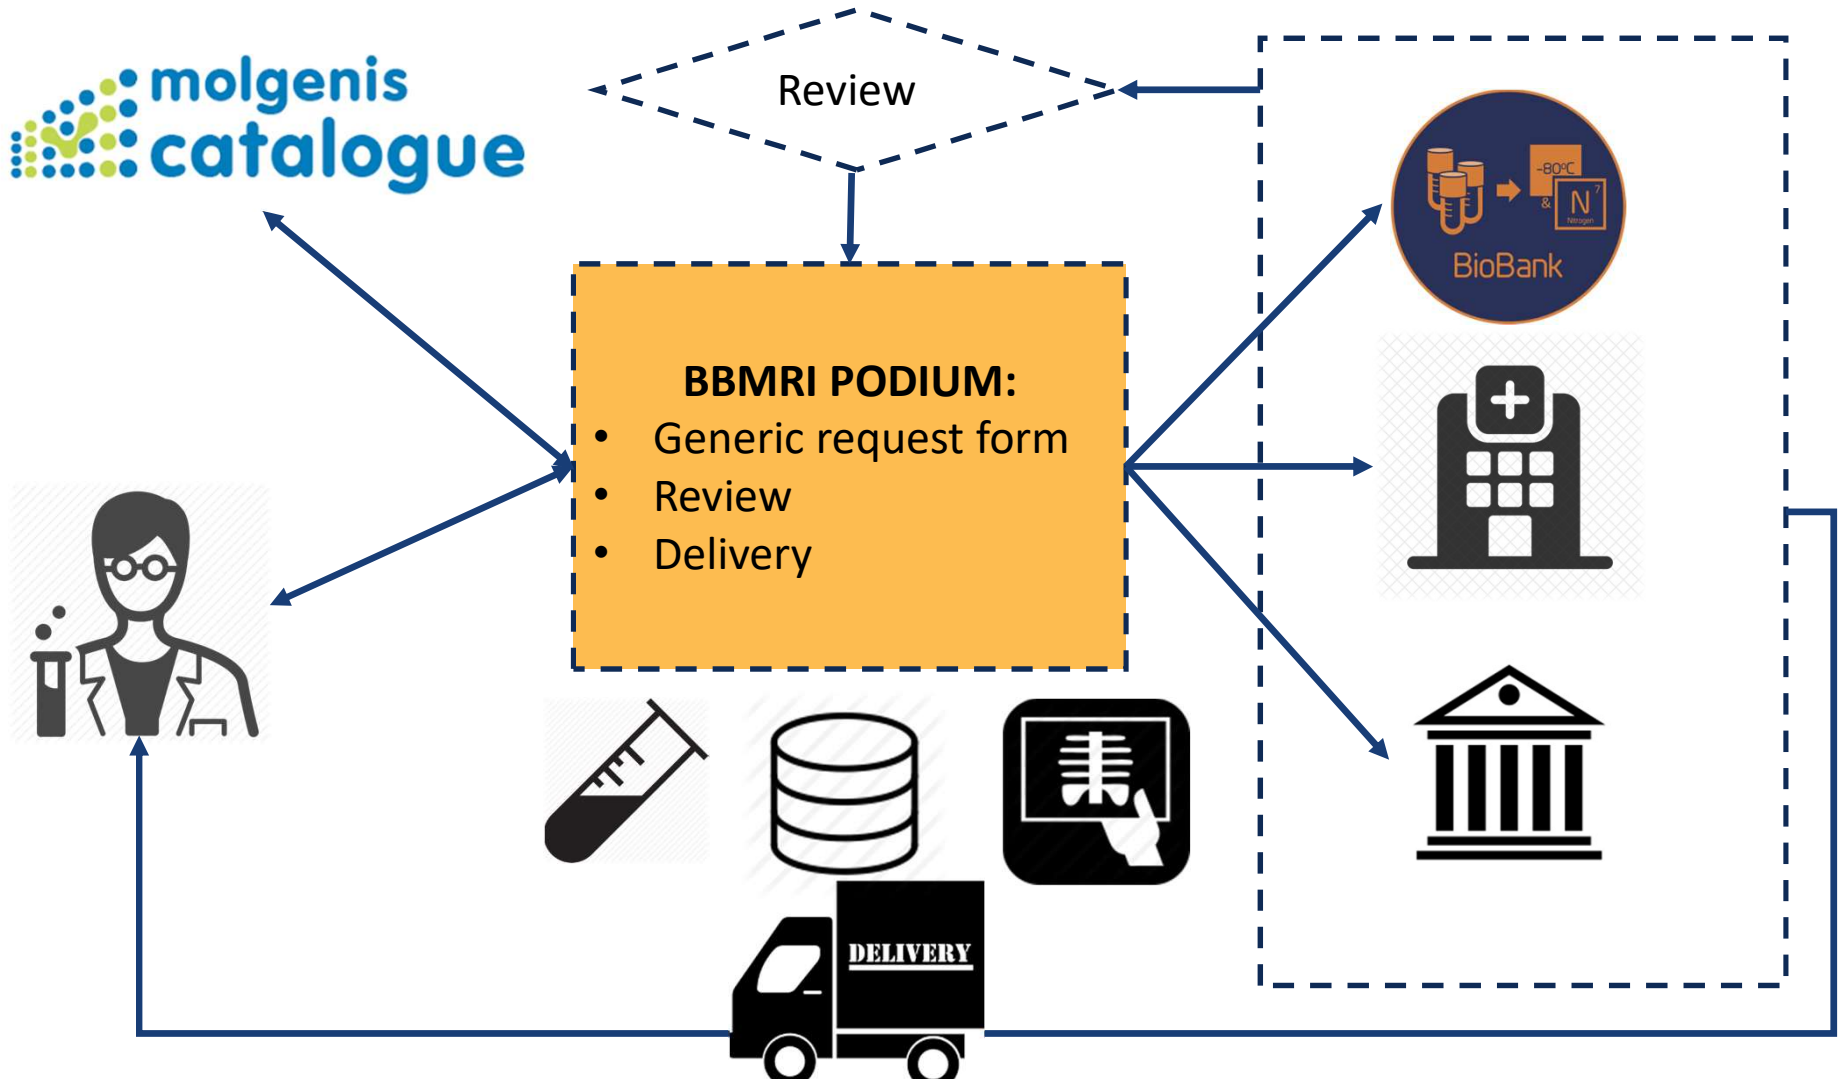

Erik van Iperen

Health-RI Meeting 2017

BBMRI Request Portal: Podium

What is Podium?

How can you use Podium?

- Researchers: register an account at <https://podium.bbmri.nl>
- Organisations: Contact the BBMRI servicedesk:
 - E-mail: servicedesk@ctmm-trait.nl
 - Selfservice: <http://trait.topdesk.net>
 - Website: www.ctmm-trait.nl
 - Telephone: +31 (0)881167500

Question to Health-RI?

- Sustainable podium for Podium:
 - Health-RI network for Podium (DNTP)
 - *Dedicated personnel*
 - Organisations
 - Researchers

Acknowledgements